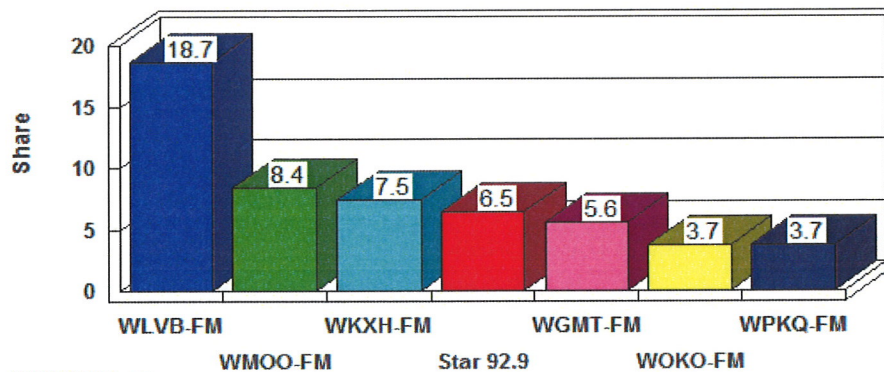

**America's Music is Vermont's Music.**

**And WLVB is the source in Lamoille County and the Northeast Kingdom.**

**#1 in the Northeast Kingdom**

**BURLINGTON-PLATTSBURGH - Fall 2012**  
Daypart: M-Su 6AM - 12M  
Geo Area: NE KINGDOM Demo: P 21+

© 1996-2013 Arbitron Inc.

**Dominant in Lamoille County**

**BURLINGTON-PLATTSBURGH - Fall 2012**  
Daypart: M-Su 6AM - 12M  
Geo Area: LAMOILLE, VT - Cnty Demo: P 21+

© 1996-2013 Arbitron Inc.