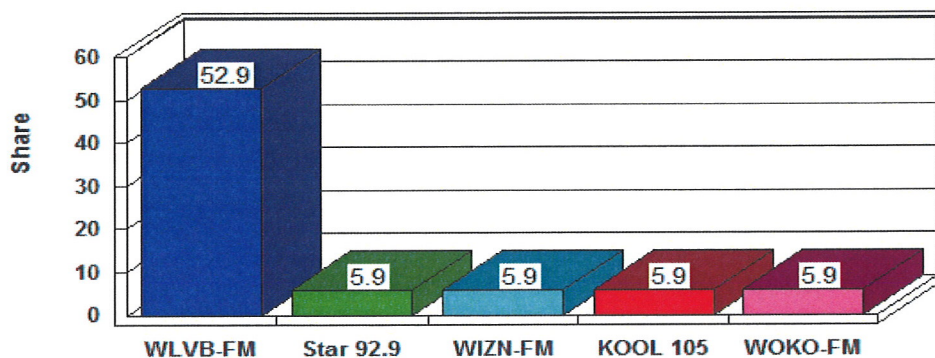

**America's Music is Vermont's Music.**

**And WLVB is the source in Lamoille County and the Northeast Kingdom.**

**#1 in the Northeast Kingdom**

**BURLINGTON-PLATTSBURGH - Fall 2012**  
Daypart: M-Su 6AM - 12M  
Geo Area: NE KINGDOM Demo: P 21+

© 1996-2013 Arbitron Inc.

**Dominant in Lamoille County**

**BURLINGTON-PLATTSBURGH - Fall 2012**  
Daypart: M-Su 6AM - 12M  
Geo Area: LAMOILLE, VT - Cnty Demo: P 21+

© 1996-2013 Arbitron Inc.